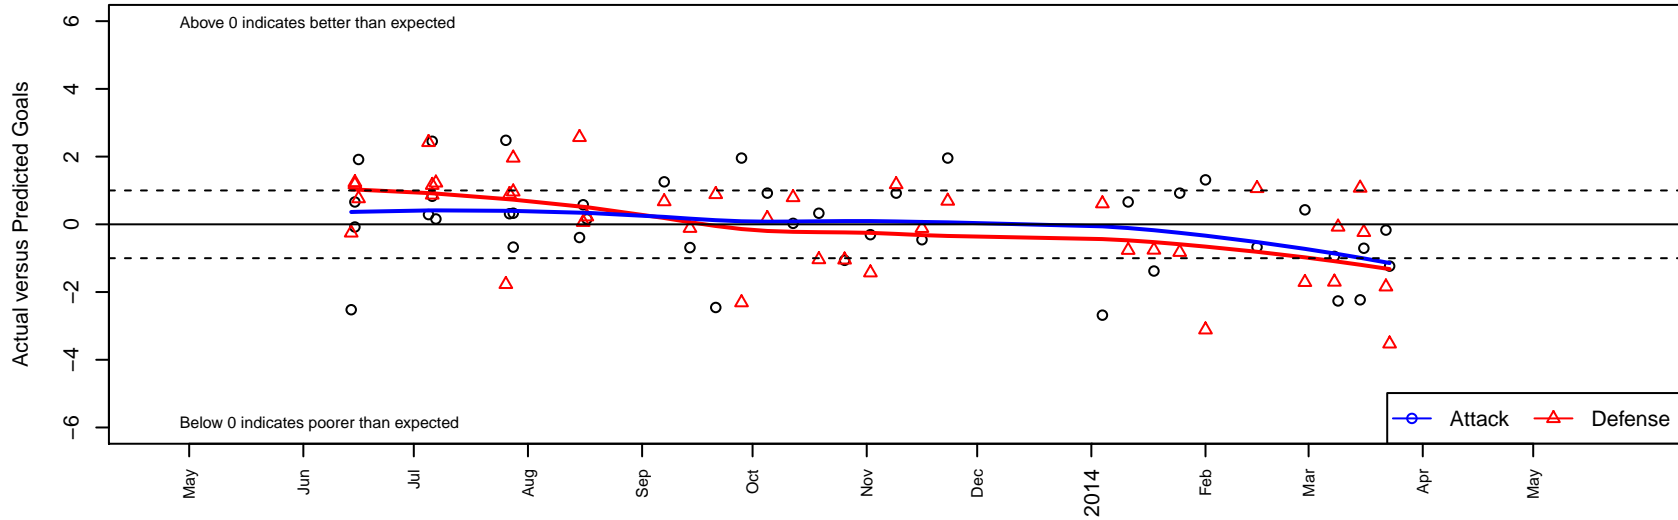

FC Edmonds Fusion G99

FC Edmonds
 Edmonds, WA
 G99 total strength=926
 attack=2.21 defense=1.08
 fall league = NPSL G14D1, Spr PSPL Classic 1
 alt names used:
 FC Edmonds Fusion
 FCE EDMONDS FCE 99 FUSION (WA)
 Fusion FC [FC Edmonds]
 Fusion [FC Edmonds]
 FC Edmonds Fusion GU14

Venues played:
 Shoreline Classic GU14
 Sounders FC Cup GU14
 Crossfire Select Cup GU14 Gold
 Bigfoot Gold U14
 NPSL G14D1
 Founders Cup G99
 Spr PSPL Classic 1 U14

FC Edmonds Fusion G99
 Dots are actual minus expected GF (blue circles) and GA (red triangles).
 Blue line is smoothed change in attack strength. Red is smoothed change in defense strength.